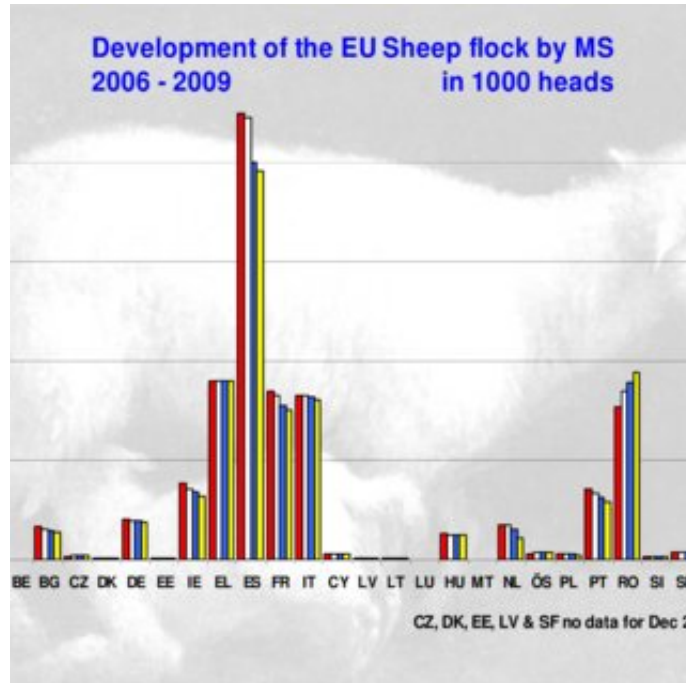

---

[MS Train Simulator: DK 2000 H Route DRM Free](#)

0-WEB.ru

---

The danish route for Microsoft Train simulator Denmark 2000 H 48938fc538

---

train simulator route, train simulator routes free, train simulator route maps, train simulator route building, train simulator route editor, train simulator routes list, train simulator route markers, train simulator route building tutorial, train simulator routes download, train simulator routes missing from quick drive